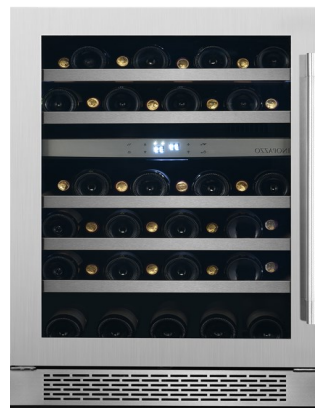

FALL PROMOTION

100\$

INSTANT
REBATE

MODEL SHOWN IS VPB50SS2

WHEN YOU PURCHASE A VINOPAZZO UNIT* GET A 100\$ INSTANT REBATE

VINOPAZZO SERIES

VPC27SS2

VPC42DS2

VPC46DS2

VPB50SS2