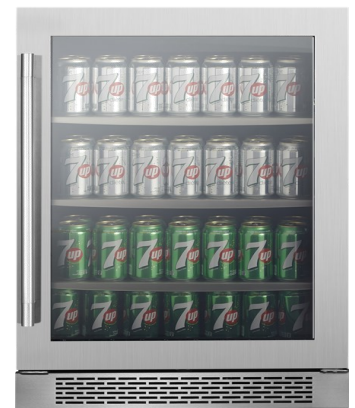

FALL PROMOTION

100\$

INSTANT
REBATE

MODEL SHOWN IS VPB50SS2

WHEN YOU PURCHASE A VINOPAZZO UNIT* GET A 100\$ INSTANT REBATE

VINOPAZZO SERIES

VPC27SS2

VPC42DS2

VPC46DS2

VPB50SS2